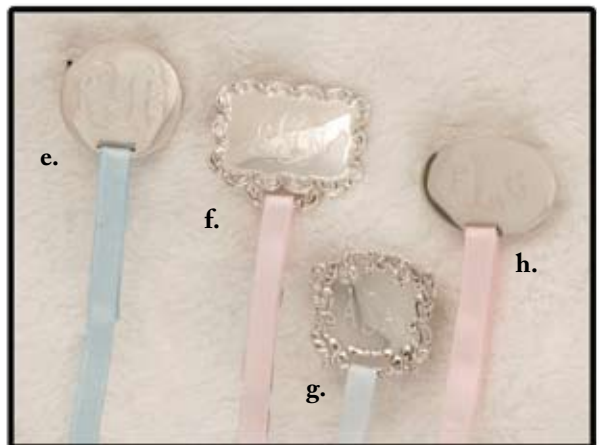

Pendant P151 \$18 and Earrings E131 \$22

Oval bracelet

5" - B14 \$42

6" - B15 \$44

Square bracelet

B11 5" \$42, 6" \$44

Round bracelet

B10 5" \$42, 6" \$44

Heart bracelet

B27 6" \$40

Things We
Hold Dear

a. G107 sterling baby cup \$142

b. G21 sterling rattle \$98

c. G101 nickel baby cup \$22

d. G106 sterling baby spoon \$46

Pacifier Clips

Available with blue or pink tie on ribbon. Specify color when ordering.

e. G37 \$44

f. G35 \$44

g. G36 \$44

h. G38 \$44

Mother's and Grandmother's Bracelets

- a. B163 7" \$86 8" \$92 (5 discs for 7" and 8")
- b. B98 7" (6 discs) \$82 8" (7 discs) \$86
- c. B99 7" \$98 (4 discs)
- d. B97 7" (7 discs) \$98, 8" (8 discs) \$106
- e. B164 7" \$86 8" \$92 (5 discs for 7" and 8")