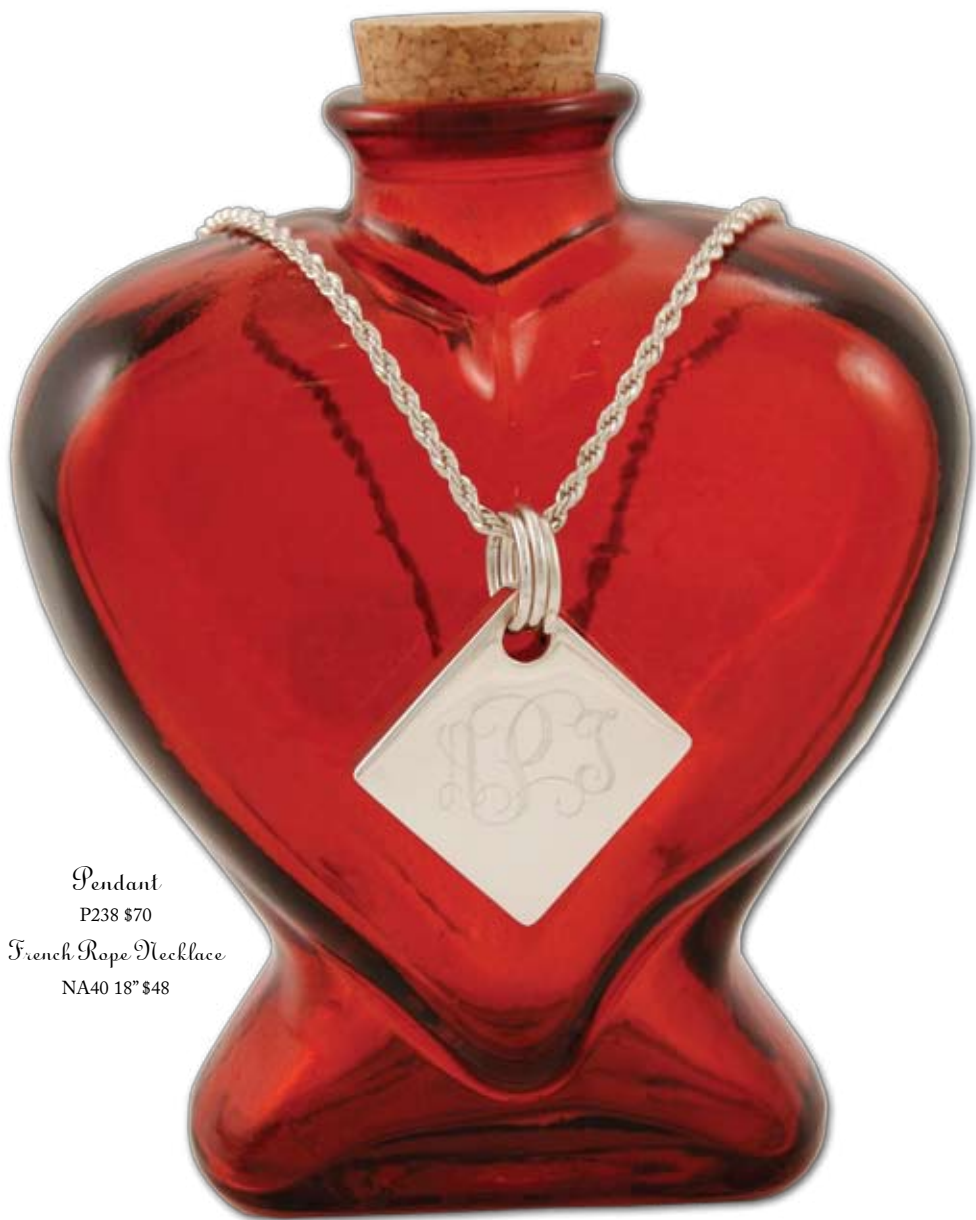

Truly Personal Gifts

Pendant

P238 \$70

French Rope Necklace

NA40 18" \$48

*Be the talk of the party
with this fabulous set!*
Necklace NN357 \$40 16-18"
Pendant P236 \$66

*Understated, classic,
contemporary...
perfect!*
N320 16" \$86

*Objects of
Desire*

Kick classic up a notch!
12mm beaded necklace
NN251 \$150 16-18"
(Matching bracelet on pg. 3)

Every day style
10mm earring E195 \$18
7mm earring E196 \$16

Toast the town in elegantly personalized style!

Bracelet B273 - 7 1/2" \$142, 8" \$150

All dressed up for
wherever you go!
12mm beaded bracelet
B308 - 7" \$112, 8" \$122

Investment dressing
at it's most stunning!
12mm Link charm bracelet
B207 - 7" \$182, 8" \$202